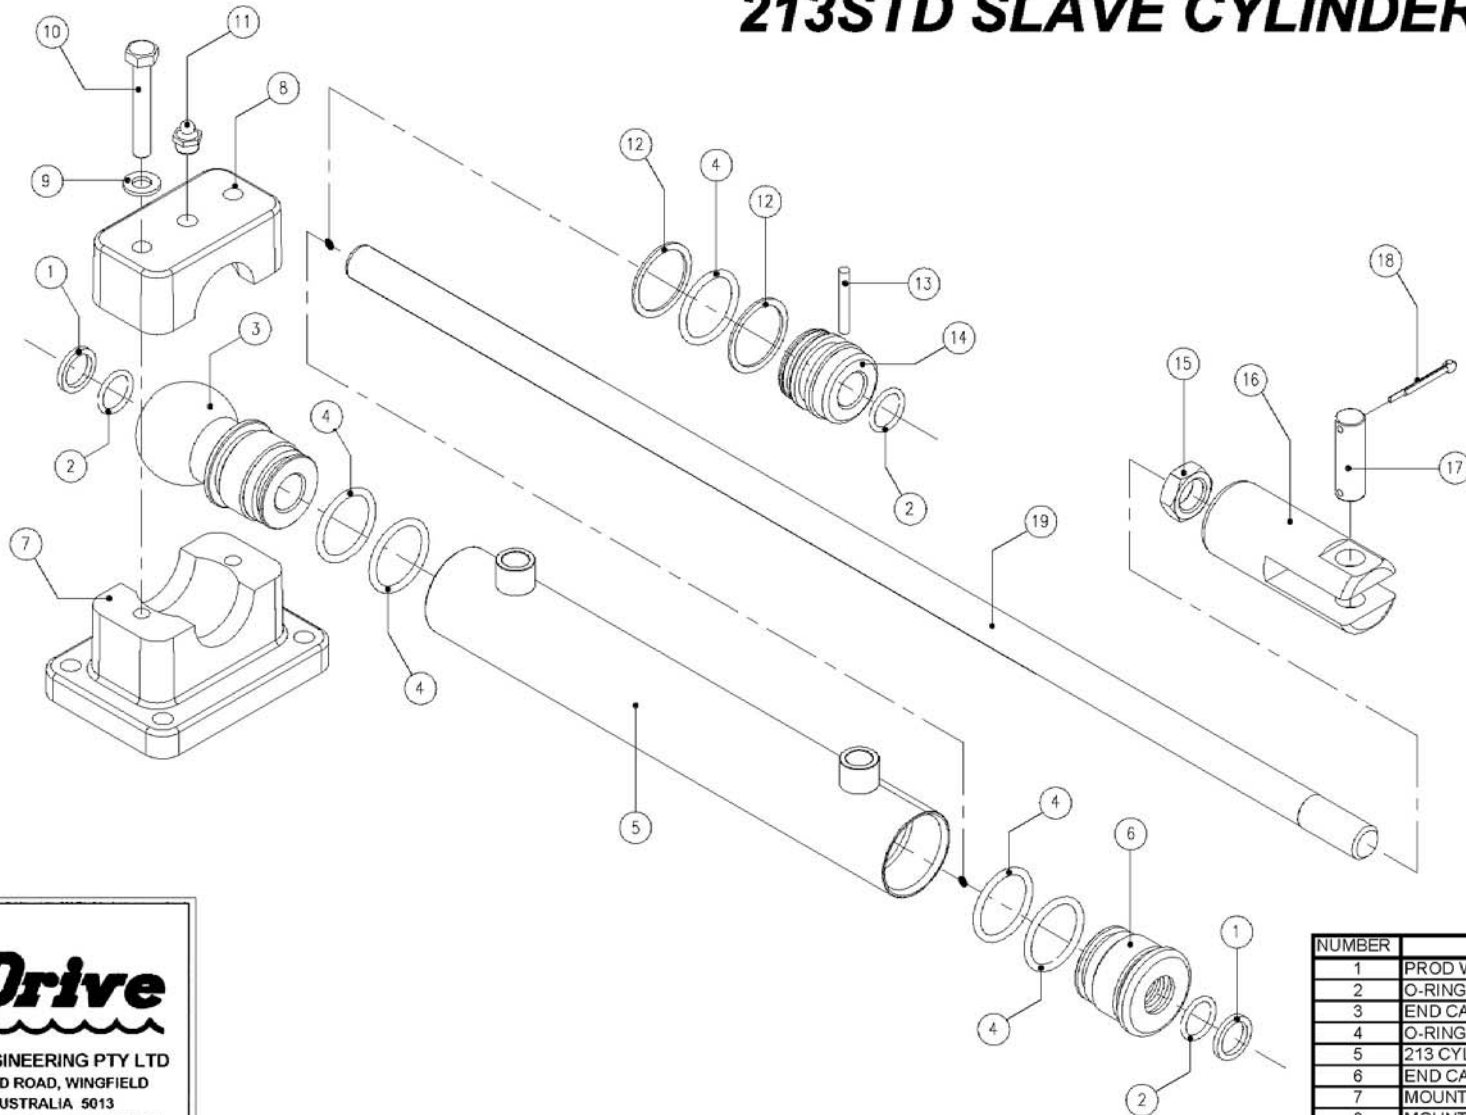

213STD SLAVE CYLINDER

HYDRIVE ENGINEERING PTY LTD
59 WINGFIELD ROAD, WINGFIELD
SOUTH AUSTRALIA 5013
Tel: (08) 82431633 Fax: (08) 84457938
E-Mail: sales@hydrive.com.au
Web Site: www.hydrive.com.au

NUMBER	DESCRIPTION	PART NUMBER	QTY
1	PROD WIPER SEAL	WS-00750	2
2	O-RING PISTON ROD	N7-210	3
3	END CAP MOUNTING END	EC-6401	1
4	O-RING CYLINDER	N7-218	5
5	213 CYLINDER	CY-6400	1
6	END CAP FREE END	EC-6402	1
7	MOUNTING BRACKET BASE	MO-6250	1
8	MOUNTING BRACKET CAP	MO-6249	1
9	5/16" NYLON WASHER	WA-10179	2
10	5/16"UNCx2" BOLT	SC-10178	2
11	GREASE NIPPLE	GN-10128	1
12	BACK UP WASHER	BW-10083	2
13	DOWEL PIN 3/16"x1 1/4"	DO-10166	2
14	PISTON	PI-6404	1
15	LOCK NUT 5/8"UNF	NU-6108	1
16	CLEVIS	CL-6025	1
17	CLEVIS PIN	CL-6034	1
18	SPLIT PIN	RP-10008	2
19	PISTON ROD	PR-6403	1