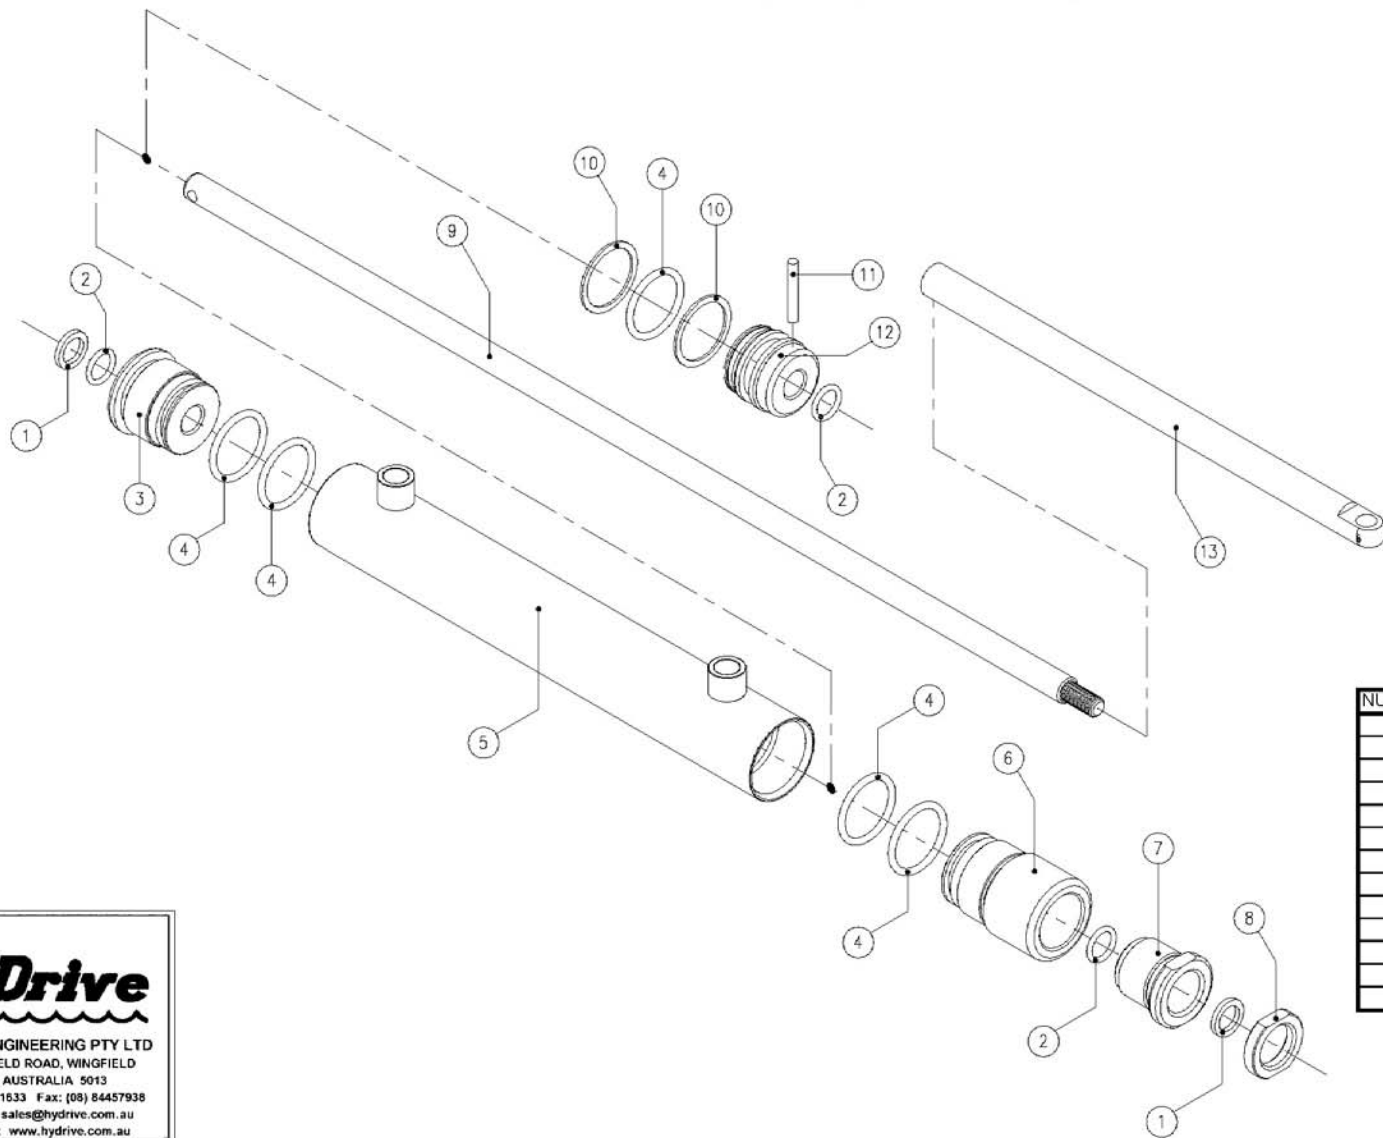

210T SLAVE CYLINDER

210T SLAVE CYLINDER

NUMBER	DESCRIPTION	PART NUMBER	QTY
1	WIPER SEAL	WS-10104	2
2	O-RING END CAP	N7-112	3
3	END CAP FREE END	EC-6410	1
4	O-RING SLAVE	N7-216	5
5	CYLINDER 210	CY-6343A	1
6	END CAP MONTING END	EC-6411	1
7	ADAPTOR END CAP	EC-6412	1
8	LOCKNUT	NU-6366	1
9	PISTON ROD	PR-6414	1
10	BACK UP WASHER	BW-10100	2
11	DOWEL PIN 3/16"x1 1/4"	DO-10166	1
12	PISTON	PI-6413	1
13	EXTENSION ROD	SH-6125	1