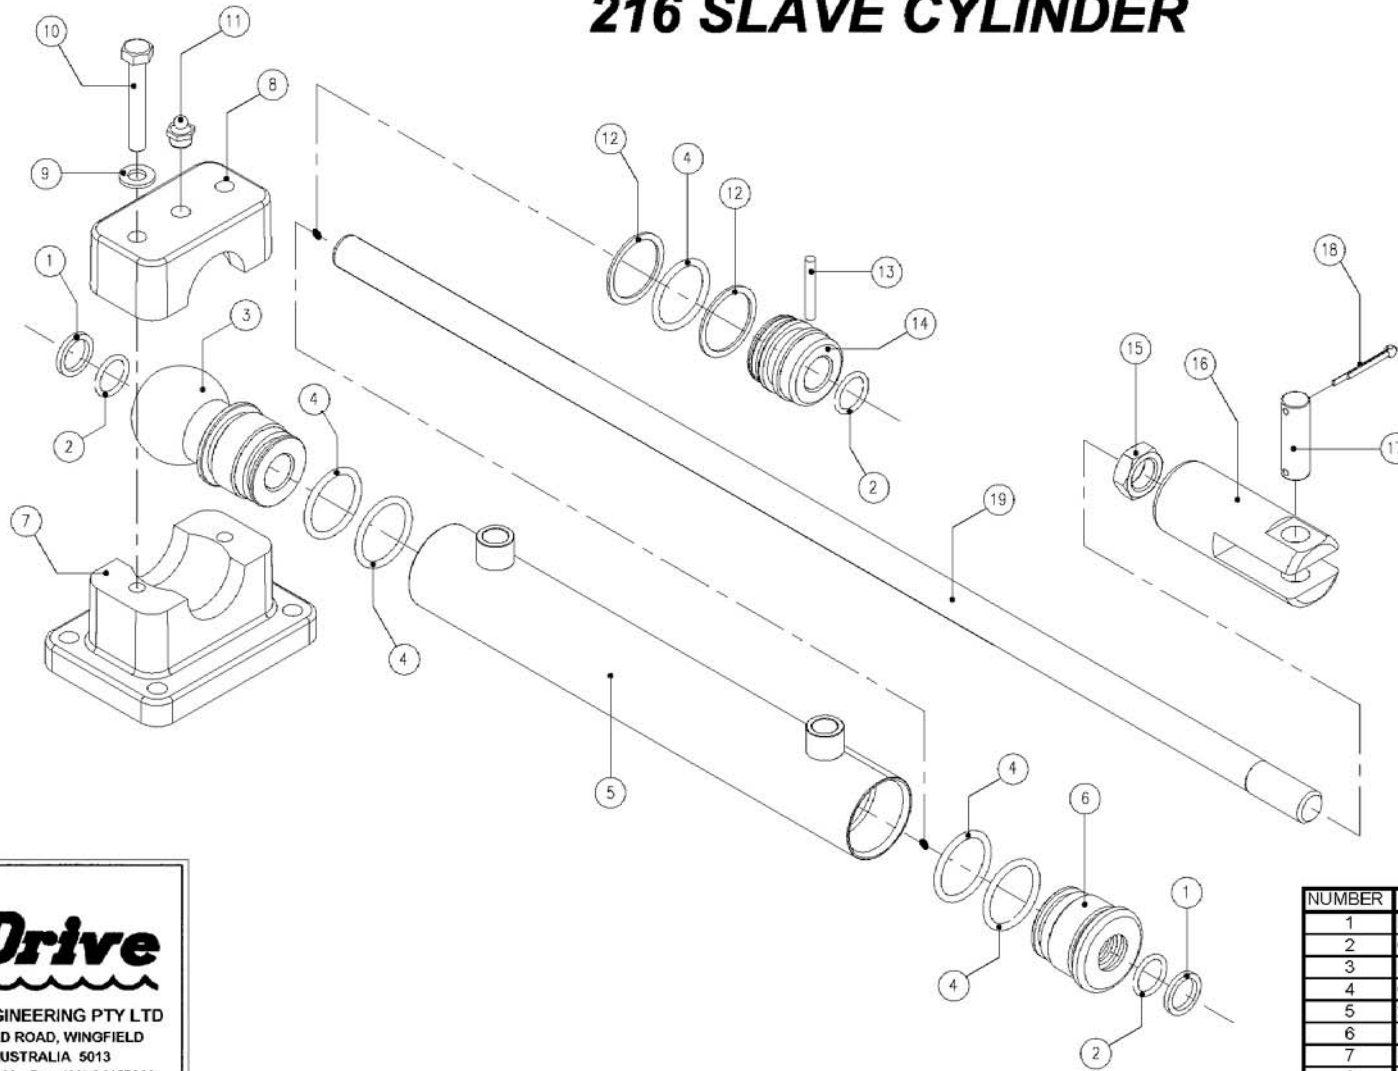

216 SLAVE CYLINDER

HyDrive
HYDRIVE ENGINEERING PTY LTD
59 WINGFIELD ROAD, WINGFIELD
SOUTH AUSTRALIA 5013
Tel: (08) 82431633 Fax: (08) 84457938
E-Mail: sales@hydrive.com.au
Web Site: www.hydrive.com.au

NUMBER	DESCRIPTION	PART NUMBER	QTY
1	ROD WIPER SEAL	WS-10103	2
2	O-RING PISTON ROD	N7-210	3
3	END CAP MOUNTING END	EC-6256	1
4	O-RING CYLINDER	N7-216	5
5	210 CYLINDER	CY-6343	1
6	END CAP FREE END	EC-6257	1
7	MOUNTING BRACKET BASE	MO-6250	1
8	MOUNTING BRACKET CAP	MO-6249	1
9	5/16" NYLON WASHER	WA-10179	2
10	5/16"UNCx2" BOLT	SC-10178	2
11	GREASE NIPPLE	GN-10128	1
12	BACK UP WASHER	BW-10100	2
13	DOWEL PIN 3/16"x1 1/4"	DO-10166	1
14	PISTON	PI-6258	1
15	LOCK NUT 5/8"UNF	NU-6108	1
16	CLEVIS	CL-6025	1
17	CLEVIS PIN	CL-6034	1
18	SPLIT PIN	RP-10008	2
19	PISTON ROD	PR-6266	1