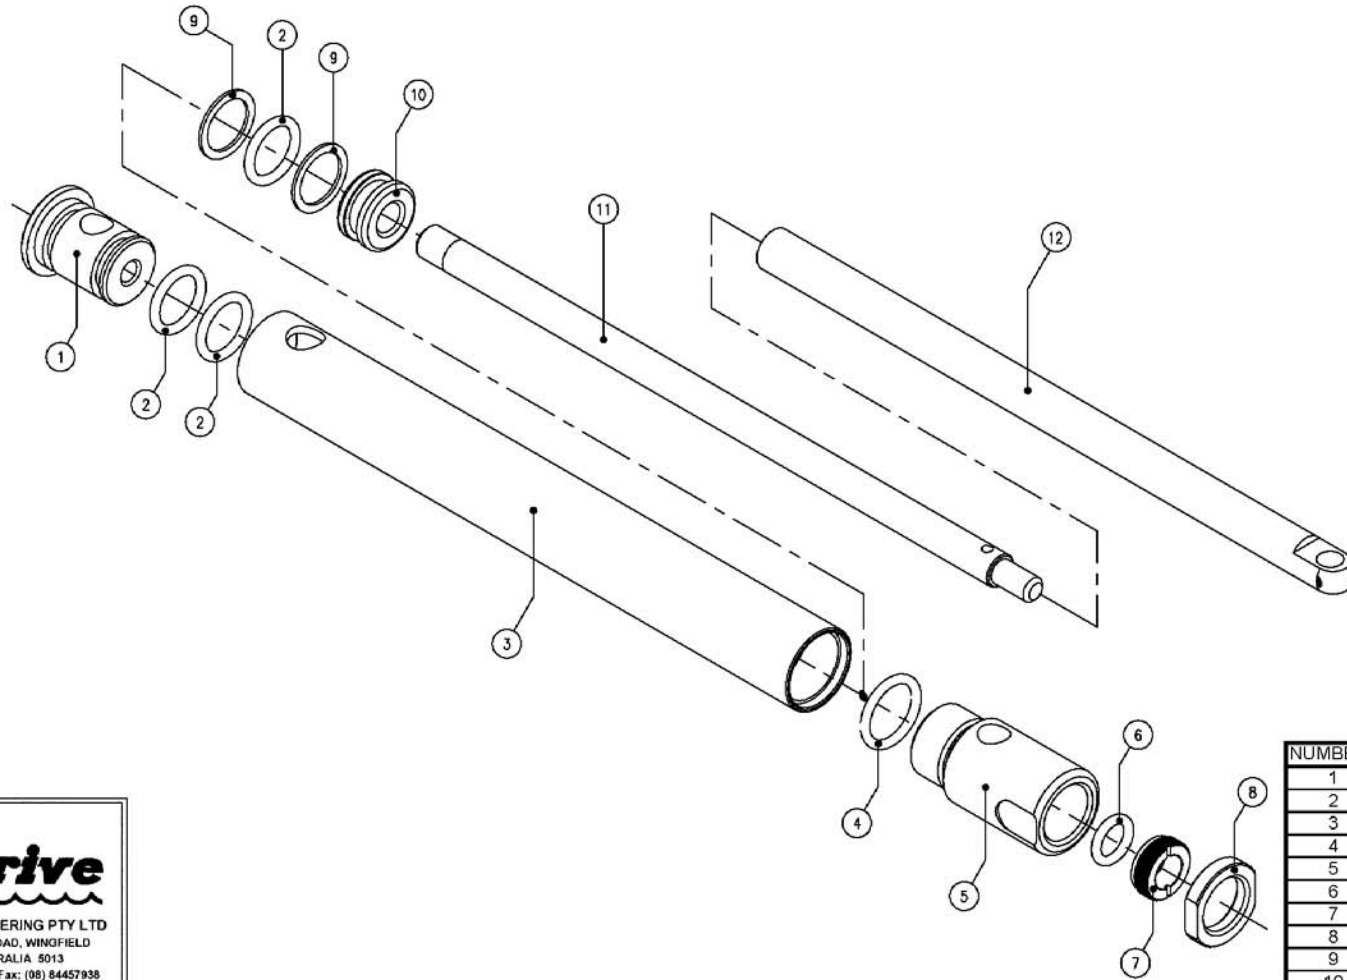

212T SLAVE CYLINDER

212T SLAVE CYLINDER

NUMBER	DESCRIPTION	PART NUMBER	QTY
1	END CAP FREE END	EC-6361	1
2	O-RING END CAP	M20x3	3
3	212T CYLINDER	CY-6360	1
4	O-RING END CAP	N7-212	1
5	END CAP MOUNTING END	EC-6362	1
6	O-RING PISTON ROD	N7-206	1
7	SEAL RATIOANER GLAND	GL-6363	1
8	LOCK NUT	NU-6366	1
9	BACK UP WASHER	BW-10085	2
10	PISTON	PI-6365	1
11	PISTON ROD	PR-6364	1
12	EXTENSION ROD	SH-6125	1